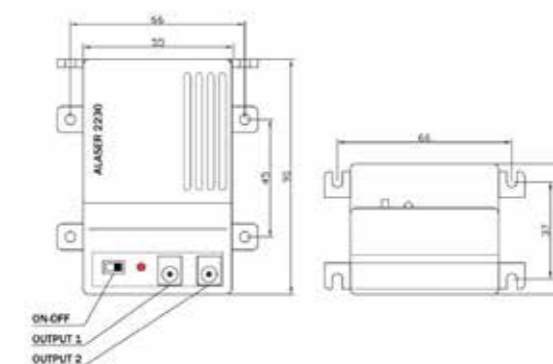

POWER SUPPLY UNIT (to be ordered separately)

Code	Power supply	V out	Iout	Power	Cable
A7LR.V	230V	3,2 V	250 mA	3,5 W	PVC L1,5m with europlug

DIAPHRAGMS AVAILABLE

PROJECTIONS DIMENSIONS

Code	h.20cm	h.30cm	h.40cm	h.60cm	h.80cm	h.100cm	h.200cm	h.300cm
LR.25.LV	35cm	50cm	65cm	100cm	135cm	170cm	330cm	480cm

ORDER CODES

LR25PV	point - green	LR25LV	line - green	LR25CV	cross - green