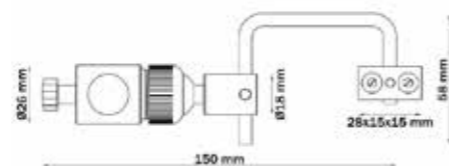

Code	Description	Fastening
ART.34	Articulated arm	Screws