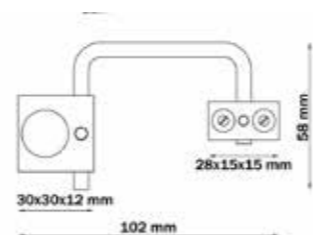

Code	Description	Fastening
ART.16	Metallic arm	Screws