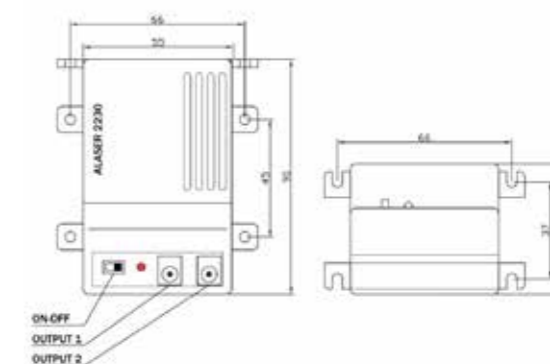

POWER SUPPLY UNIT (to be ordered separately)

Code	Power supply	Vout	Iout	Power	Cable
ALASER2230	230V	2.3 Vdc	40 mA	1,2 W	PVC L1,5m with europlug

HOLOGRAMS AVAILABLE

PROJECTION DIMENSION

Code	h.10cm	h.20cm	h.30cm	h.40cm	h.60cm	h.80cm	h.100cm	h.120cm	h.150cm
LR.14.LD	20cm	40cm	60cm	70cm					
LR.14.LF				70cm	100cm	120cm	145cm	160cm	190cm