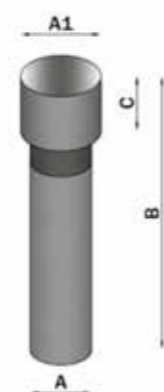

LED POINTERS

Technical datasheet

LED pointing system for aligning and positioning of materials. Vibration-resistant, 3 colors and eight diaphragms. Fastenings available ART.16, ART.34 and ART.36. Connecting via plug-pin M / F for a quick and safe connection. 24Vdc or 100-230V power supply unit to be ordered separately.

Applications:

- shoe machines
- sewing machines
- eyelet machines
- cutting machines
- ironing machines
- presses for textile printing
- sealing machines

Colors available

R=red B=white V=green

Dimensioni

FOCALE	A (mm)	A1 (mm)	B (mm)	C (mm)
28	18	23,50	80	16
32	18	23,50	80	16
52	18	23,50	92	16
87	18	23,50	125	16