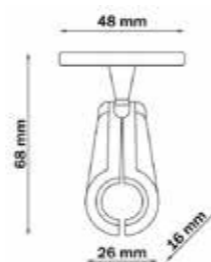

POWER SUPPLY UNIT (to be ordered separately)

Code	Power supply	V out	Iout	Power	Cable
A7LR.V	230V	3,2 V	250 mA	3,5 W	PVC L1,5m with europlug

DIAPHRAGMS AVAILABLE

PROJECTIONS DIMENSIONS

Code	h.20cm	h.30cm	h.40cm	h.60cm	h.80cm	h.100cm	h.200cm	h.300cm
LR.25.LV	35cm	50cm	65cm	100cm	135cm	170cm	330cm	480cm

POWER SUPPLY UNIT (to be ordered separately)

Code	Power	Vin	Vout	Iout	Cable
AGRAY20	20 mW	230 V	100 mA	100 mA	PVC L1,5m with europlug

HOLOGRAMS AVAILABLE

PROJECTIONS DIMENSIONS

Distance	1,00 m	2,00 m	3,00 m	4,00 m	5,00 m
GRAY12	150 cm	310 cm	450 cm	550 cm	700 cm

ORDER CODES

GRAY12 line - red

FASTENINGS

Code	Description	Fastening
ART.16	Metallic arm	Screws

Code	Description	Fastening
ART.34	Articulated arm	Screws

Code	Description	Fastening
ART.36	ABS arm	Screws

C.C.E.A. srl