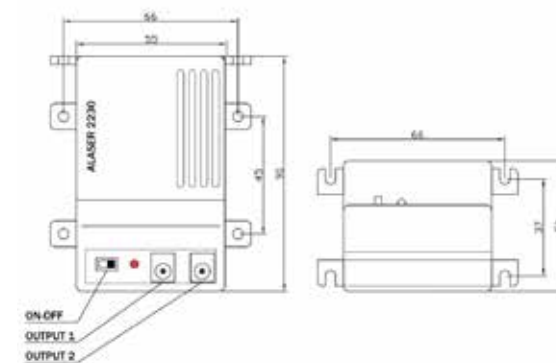

POWER SUPPLY UNIT (to be ordered separately)

Code	Power supply	Vout	Iout	Power	Cable
ALASER2230	230V	2.3 Vdc	40 mA	1,2 W	PVC L1,5m with europlug

HOLOGRAMS AVAILABLE

PROJECTION DIMENSION

Code	h.10cm	h.20cm	h.30cm	h.40cm	h.60cm	h.80cm	h.100cm	h.120cm	h.150cm
LR.14.LD	20cm	40cm	60cm	70cm					
LR.14.LF				70cm	100cm	120cm	145cm	160cm	190cm