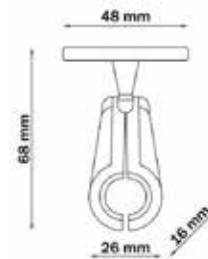

POWER SUPPLY UNIT (to be ordered separately)

Code	Power supply	V out	Iout	Power	Cable
A7LR.V	230V	3,2 V	250 mA	3,5 W	PVC L1,5m with europlug

DIAPHRAGMS AVAILABLE

PROJECTIONS DIMENSIONS

Code	h.20cm	h.30cm	h.40cm	h.60cm	h.80cm	h.100cm	h.200cm	h.300cm
LR.25.LV	35cm	50cm	65cm	100cm	135cm	170cm	330cm	480cm

POWER SUPPLY UNIT (to be ordered separately)

Code	Power	Vin	Vout	Iout	Cable
AGRAY20	20 mW	230 V	100 mA	100 mA	PVC L1,5m with europlug

HOLOGRAMS AVAILABLE

PROJECTIONS DIMENSIONS

Distance	1,00 m	2,00 m	3,00 m	4,00 m	5,00 m
GRAY12	150 cm	310 cm	450 cm	550 cm	700 cm

ORDER CODES

GRAY12 line - red

FASTENINGS

Code	Description	Fastening
ART.16	Metallic arm	Screws

Code	Description	Fastening
ART.34	Articulated arm	Screws

Code	Description	Fastening
ART.36	ABS arm	Screws

C.C.E.A. srl