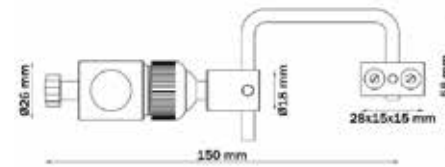

Code	Description	Fastening
ART.34	Articulated arm	Screws