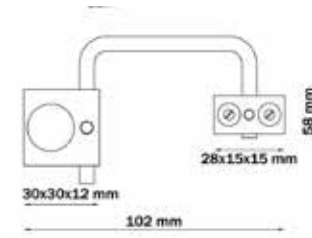

Code	Description	Fastening
ART.16	Metallic arm	Screws